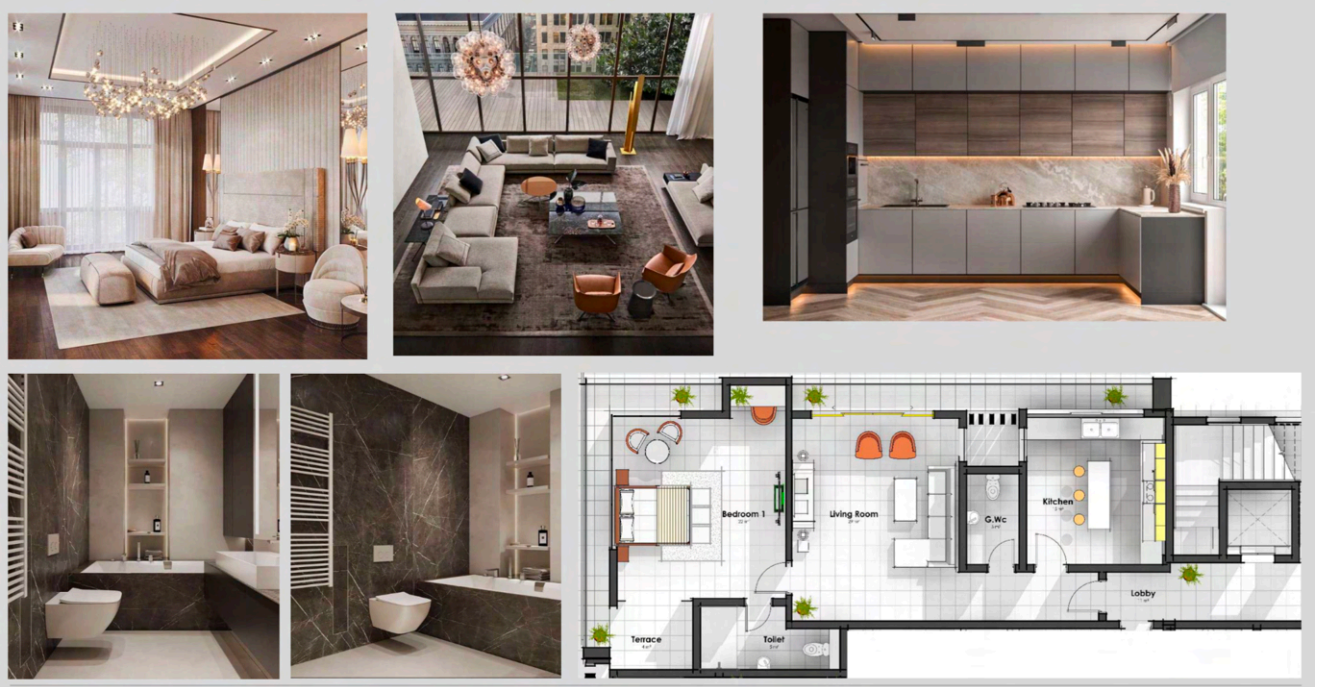

Elevator

Home Automation

Gym

Modern Kitchen

24/7 Electricity

Interior

Living Room

Dining Room

18 Units

Elevator

Home Automation

Gym

Modern Kitchen

24/7 Electricity

INTERIOR

Silver Residence offers exquisite and remarkable distinctive interior designs that makes it as striking as the external view. Silver residence is a unique 18 apartment building.

Ultra
Modern

Gym

INVESTMENT

Silver Residence offers individuals and investors opportunity to own properties which of high standard, giving the best value for thier money.

	1-Bedroom	2-Bedroom	3-Bedroom (Penthouse)
Off-Plan Price	45 million	55 million	80 million
First-Payment	40% (18m)	40% (22m)	40% (32m)
Second-Payment	40% (10.8m)	40% (13.2m)	40% (19.2m)
Final-Payment	16.2m	19.8m	28.8m
Negotiation	Yes	Yes	Yes

PLAN

MOODBOARD/ FURNITURE LAYOUTS

Interior Elements / Furniture

BEDROOM A Apartment

2 BEDROOM A Apartment

2 BEDROOM B Apartment

2 BEDROOM C Apartment

THANK YOU