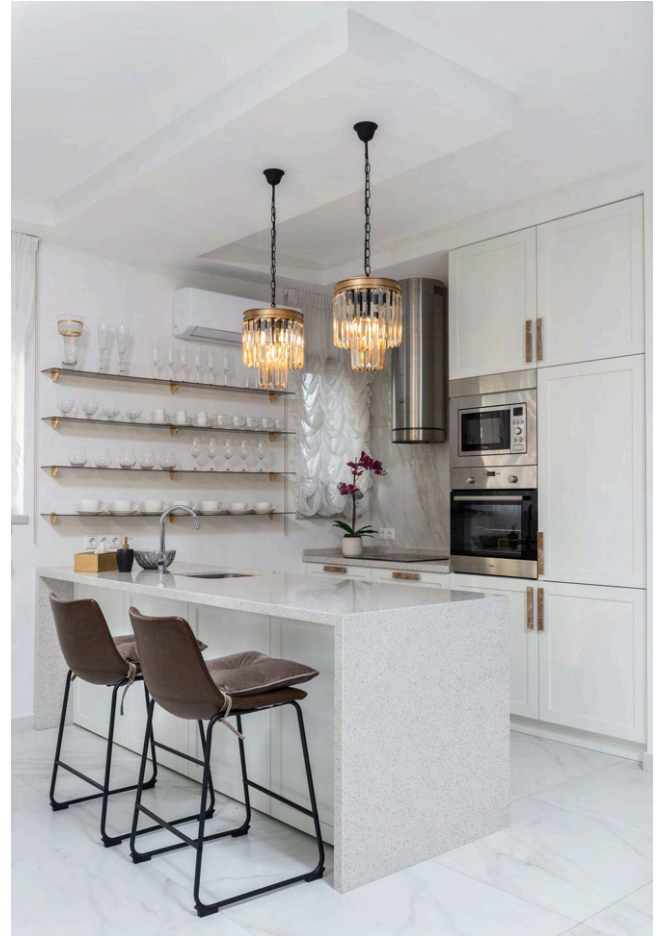

18 Units

Elevator

Home Automation

Gym

Modern Kitchen

24/7 Electricity

INTERIOR

Silver Residence offers exquisite and remarkable distinctive interior designs that makes it as striking as the external view. Silver residence is a unique 18 apartment building.

Colorful living room inspiration

Dining Room

Bedroom

Art frames always give the nod.

Cozy bedroom idea with beautiful lightings.

Bathroom

Luxury Bath

Kitchen